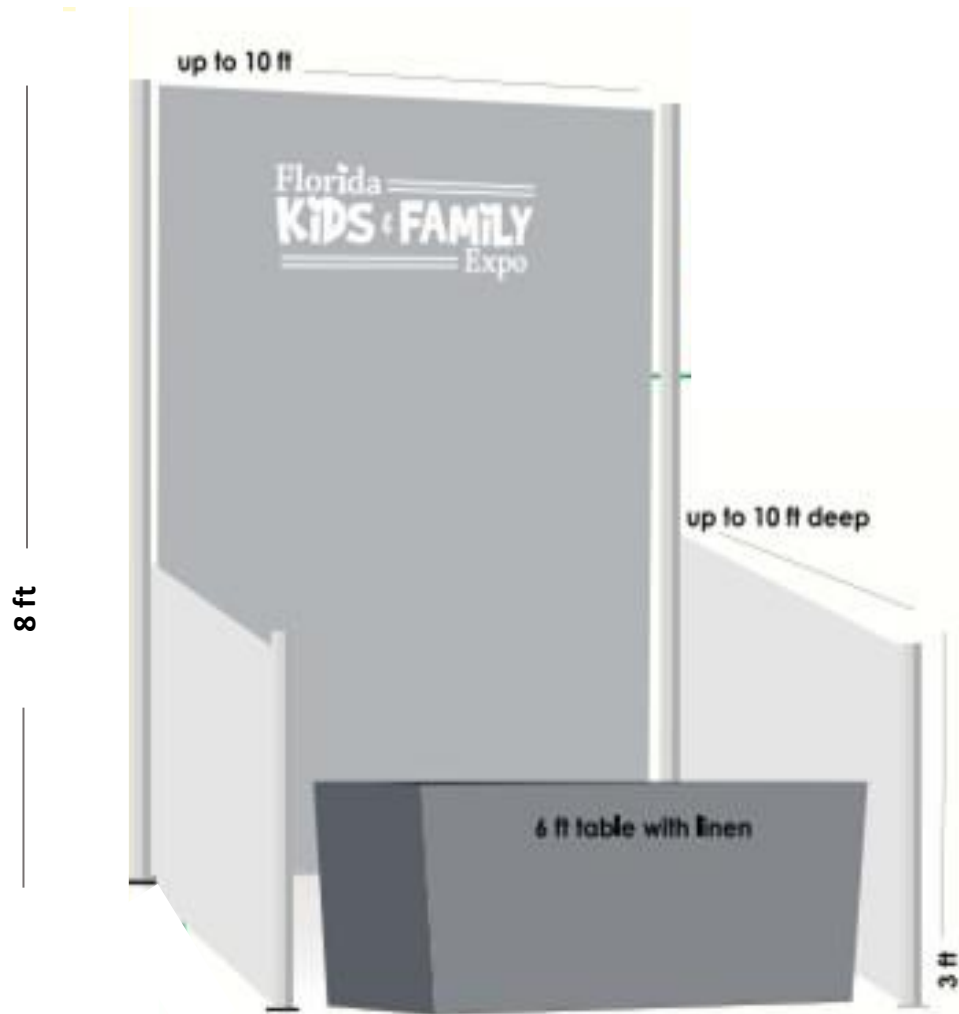

KIDS & FAMILY

August 20-21, 2022

Expo

Florida Kids & Family Expo Baby Zone Booth Details

The Baby Zone is coming to the 2022 Florida Kids and Family Expo August 20-21, 2022 at the Orange County Convention Center. The Baby Zone will be a separate "zone," or area, located within the Florida Kids and Family Expo exhibit floor. It will encompass baby and pregnancy only exhibitors, products and more.

We hope you'll choose to join us at the Florida Kids and Family Expo, and more specifically, within the Baby Zone at the 2022 epic expo for families.

What Comes With your Booth?

- 10x10 Space (100 square feet)
- Pipe and Drape (10 Feet Wide and 8 Feet High in the Back with 3 Feet on the Sides)
- 6-Foot Table with Black Linen
 - 2 Chairs
 - Wastebasket
 - Name Placard
 - 3 Exhibitor Badges

Double Booth 20x10

Expand your space with a double booth
\$1700

Island 20x20

Enjoy the largest space available.
\$3000

Florida
KIDS & FAMILY
Expo

Florida

orange county convention ctr.

KIDS & FAMILY

| | Island | Standard | Mom & Pop |
|----------------------------------|---------------|--------------|---|
| Restrictions | None | None | Single Business Owner Working from Home |
| Booth Size | 20' x 20' | 10' x 10' | 10' x 10' |
| Location | Center | Aisle | Middle Aisle |
| 6 Foot Table w/ Linen | (4) | X | X |
| 2 Chairs | X | X | X |
| Wastebasket | X | X | X |
| Name Placard | X | X | X |
| Listing in Exhibitor List | X | X | X |
| # of Exhibitor Badges | 8 | 3 | 2 |
| PRICE | \$3000 | \$900 | \$650 |